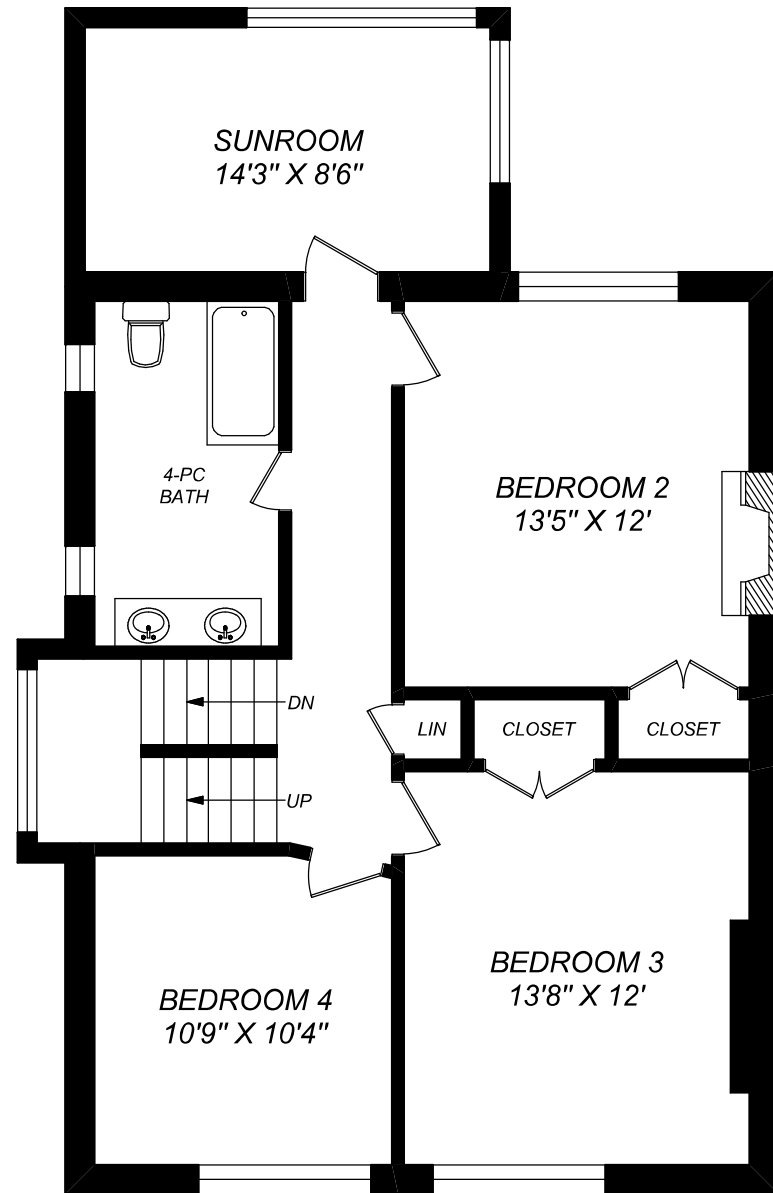

20 HIGHVIEW CRESCENT

416 573 2096

E & O.E.

Floor plan may not be 100% accurate.

SECOND FLOOR
948 SQUARE FEET

20 HIGHVIEW CRESCENT

**THIRD FLOOR
385 SQUARE FEET**

**LOWER LEVEL
933 SQUARE FEET**

truPlan

416 573 2096

E & O.E.

Floor plan may not be 100% accurate.