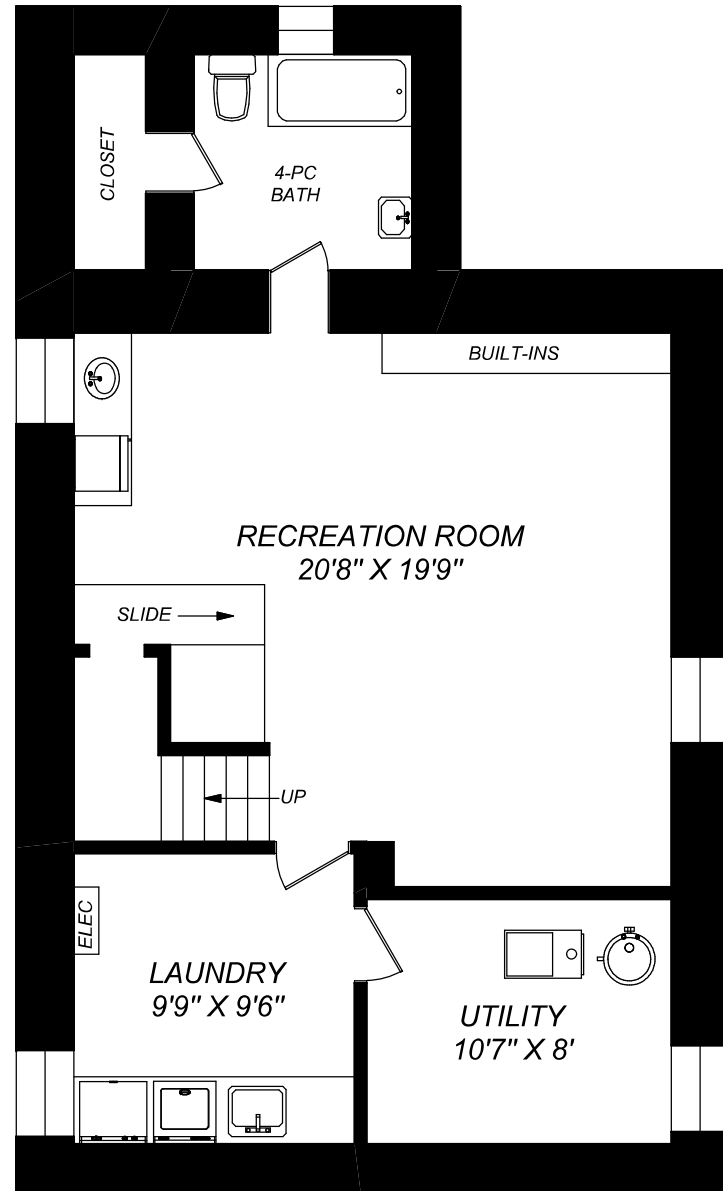

20 HIGHVIEW CRESCENT

416 573 2096

E & O.E.

Floor plan may not be 100% accurate.

SECOND FLOOR
948 SQUARE FEET

20 HIGHVIEW CRESCENT

**THIRD FLOOR
385 SQUARE FEET**

**LOWER LEVEL
933 SQUARE FEET**

truPlan

416 573 2096

E & O.E.

Floor plan may not be 100% accurate.