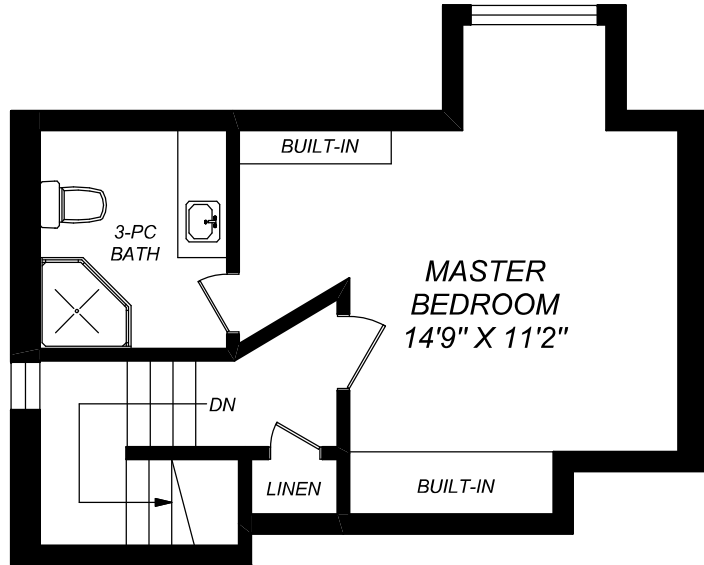

20 HIGHVIEW CRESCENT

416 573 2096

E & O.E.

Floor plan may not be 100% accurate.

SECOND FLOOR
948 SQUARE FEET

20 HIGHVIEW CRESCENT

**THIRD FLOOR
385 SQUARE FEET**

**LOWER LEVEL
933 SQUARE FEET**

truPlan

416 573 2096

E & O.E.

Floor plan may not be 100% accurate.